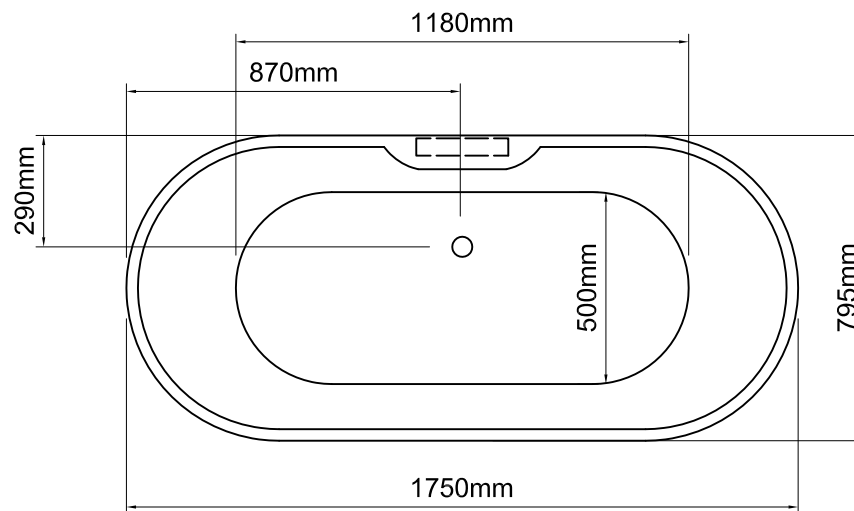

Notes

Taps, accessories and assembly parts are not included and must be purchased separately.

Important

All dimensions listed are nominal. Being cast products they are subject to a size variance of +/- 3% tolerances.

DRAWING TITLE				
Othello bath				
SCALE	PAPER SIZE	DATE	DRAWN	CHECKED
1:20	A4	--/--/--	CADS	CADS
DRAWING No				REVISION
OTH-NT-01				- B

Inspired by nature

DR Ashton & Bentley 2008-2014