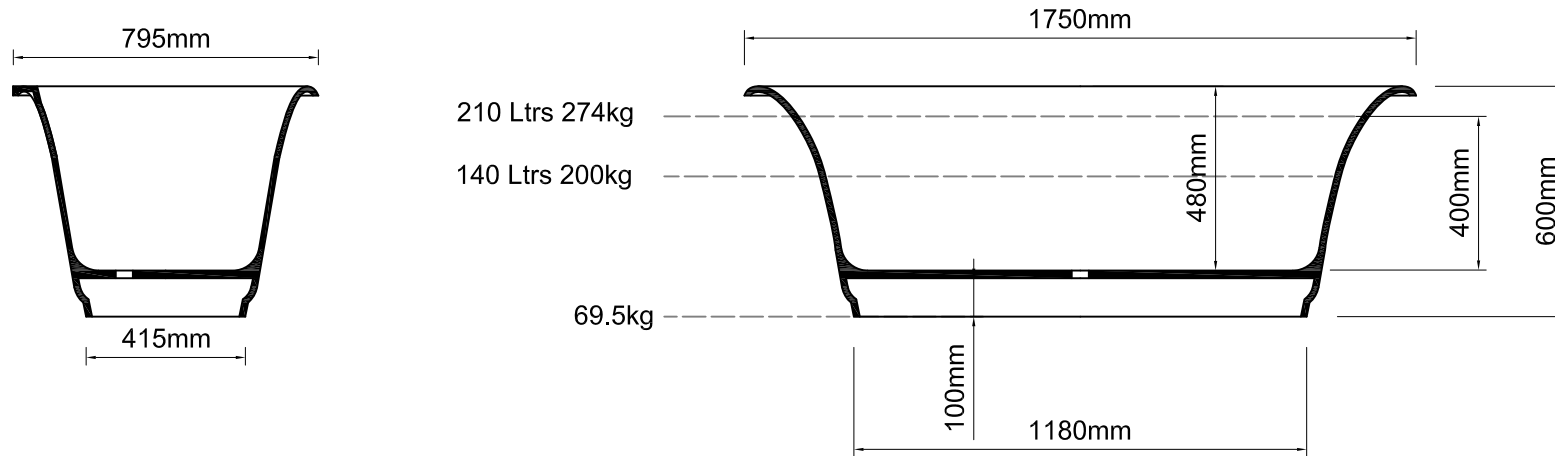

ashton & bentley

Othello bath

T 01902 83 74 36
W www.ashtonandbentley.co.uk
E info@ashtonandbentley.co.uk

The Design Studio | Creative Industries Centre
Wolverhampton Science Park | WV10 9TG

Bath weight: 69.5 kilos (approx)

Dimensions
L 1750 x W 795 x H 600