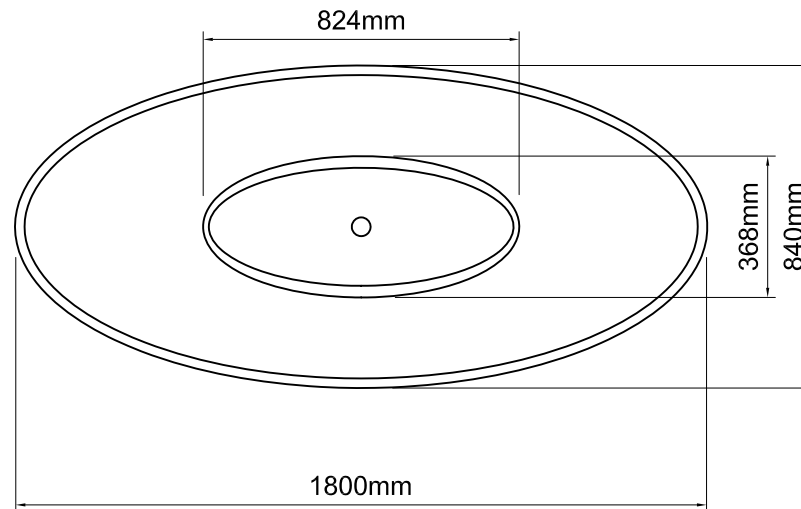

Important

All dimensions listed are nominal. Being cast products they are subject to a size variance of +/- 3% tolerances.

Bath weight: 63 kilos (approx)

Dimensions

L 1800 x W 840 x H 459

0	28/01/14	Drawing created	CADS	CADS
REV	DATE	DESCRIPTION	DRAWN	CHECKED

DRAWING TITLE				
Xinia bath				
SCALE	PAPER SIZE	DATE	DRAWN	CHECKED
1:20	A4	28/01/14	CADS	CADS
DRAWING No			REVISION	
XIN-NT-01			- 0	

Inspired by nature

DR Ashton & Bentley 2008-2014