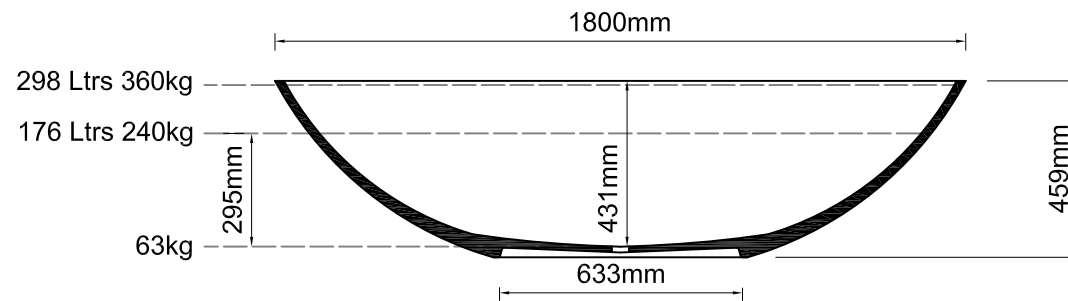

Important

All dimensions listed are nominal. Being cast products they are subject to a size variance of +/- 3% tolerances.

Bath weight: 63 kilos (approx)

Dimensions

L 1800 x W 840 x H 459

0	28/01/14	Drawing created	CADS	CADS
REV	DATE	DESCRIPTION	DRAWN	CHECKED

DRAWING TITLE				
Xinia bath				
SCALE	PAPER SIZE	DATE	DRAWN	CHECKED
1:20	A4	28/01/14	CADS	CADS
DRAWING No			REVISION	
XIN-NT-01			- 0	

Inspired by nature

DR Ashton & Bentley 2008-2014