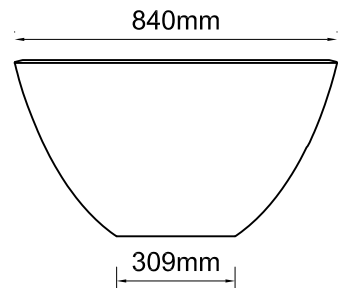

Important

All dimensions listed are nominal. Being cast products they are subject to a size variance of +/- 3% tolerances.

Bath weight: 63 kilos (approx)

Dimensions

L 1800 x W 840 x H 459

0	28/01/14	Drawing created	CADS	CADS
REV	DATE	DESCRIPTION	DRAWN	CHECKED

DRAWING TITLE				
Xinia bath				
SCALE	PAPER SIZE	DATE	DRAWN	CHECKED
1:20	A4	28/01/14	CADS	CADS
DRAWING No			REVISION	
XIN-NT-01			- 0	

Inspired by nature

DR Ashton & Bentley 2008-2014