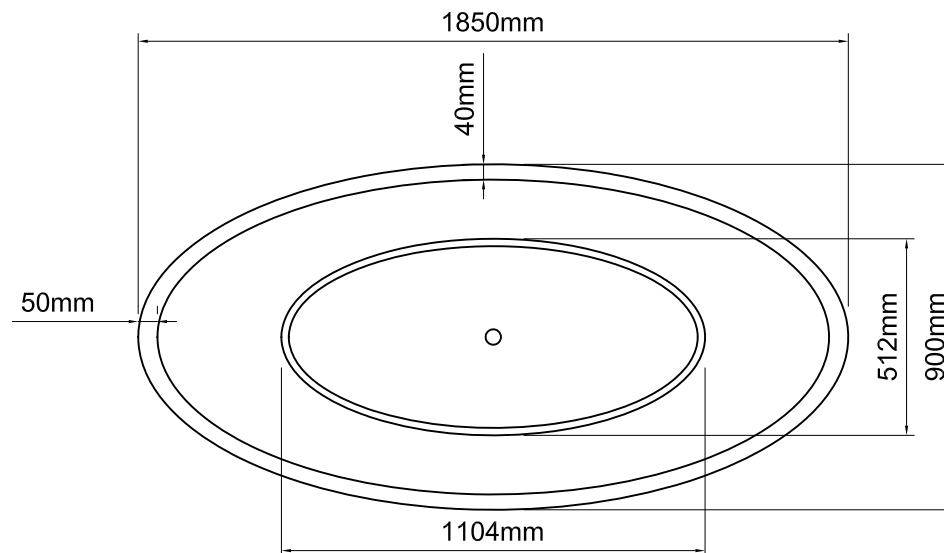

Important

All dimensions listed are nominal. Being cast products they are subject to a size variance of +/- 3% tolerances.

Bath weight: 110 kilos (approx)

Dimensions

L 1850 x W 900 x H 525

REV	DATE	DESCRIPTION	DRAWN	CHECKED
B	31/10/16	Bath dimensions reverted back to original	MF	MF
A	05/04/16	Bath dimensions amended	MF	MF
-	28/01/14	Drawing created	MF	MF

DRAWING TITLE
Zeus bath

SCALE	PAPER SIZE	DATE	DRAWN	CHECKED
1:20	A4	28/01/14	CADS	CADS

DRAWING No	REVISION
ZEUS-NT-01	- B

Inspired by nature

DR Ashton & Bentley 2008-2014