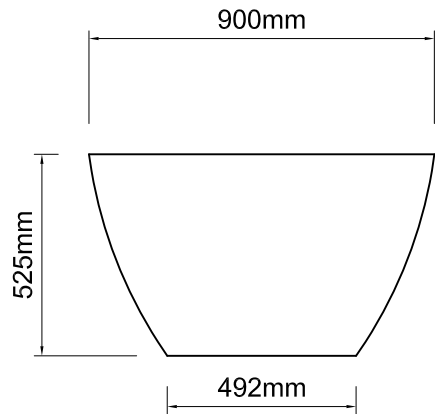

Important

All dimensions listed are nominal. Being cast products they are subject to a size variance of +/- 3% tolerances.

Bath weight: 110 kilos (approx)

Dimensions

L 1850 x W 900 x H 525

REV	DATE	DESCRIPTION	DRAWN	CHECKED
B	31/10/16	Bath dimensions reverted back to original	MF	MF
A	05/04/16	Bath dimensions amended	MF	MF
-	28/01/14	Drawing created	MF	MF

DRAWING TITLE
Zeus bath

SCALE	PAPER SIZE	DATE	DRAWN	CHECKED
1:20	A4	28/01/14	CADS	CADS

DRAWING No	REVISION
ZEUS-NT-01	- B

Inspired by nature

DR Ashton & Bentley 2008-2014