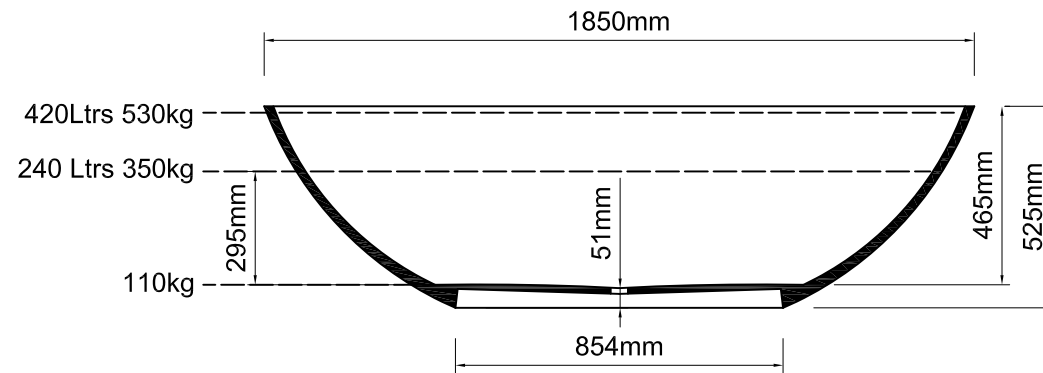

Important

All dimensions listed are nominal. Being cast products they are subject to a size variance of +/- 3% tolerances.

Bath weight: 110 kilos (approx)

Dimensions

L 1850 x W 900 x H 525

REV	DATE	DESCRIPTION	DRAWN	CHECKED
B	31/10/16	Bath dimensions reverted back to original	MF	MF
A	05/04/16	Bath dimensions amended	MF	MF
-	28/01/14	Drawing created	MF	MF

DRAWING TITLE
Zeus bath

SCALE	PAPER SIZE	DATE	DRAWN	CHECKED
1:20	A4	28/01/14	CADS	CADS

DRAWING No	REVISION
ZEUS-NT-01	- B

Inspired by nature

DR Ashton & Bentley 2008-2014