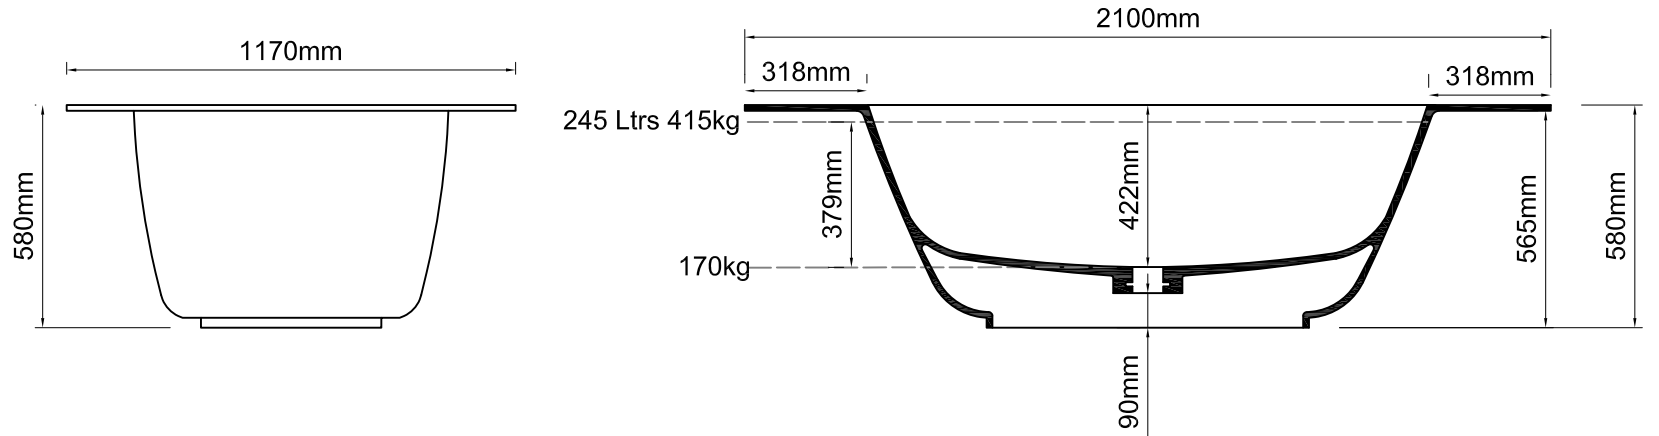

ashton & bentley

1500 Organic Techni Bespoke Rim

T 01902 83 74 36
W www.ashtonandbentley.co.uk
E info@ashtonandbentley.co.uk

The Design Studio | Creative Industries Centre
Wolverhampton Science Park | WV10 9TG

Notes

Taps, accessories and assembly parts are not included and must be purchased separately.

Important

All dimensions listed are nominal.
Being cast products they are subject to a size variance of +/- 2% tolerances.