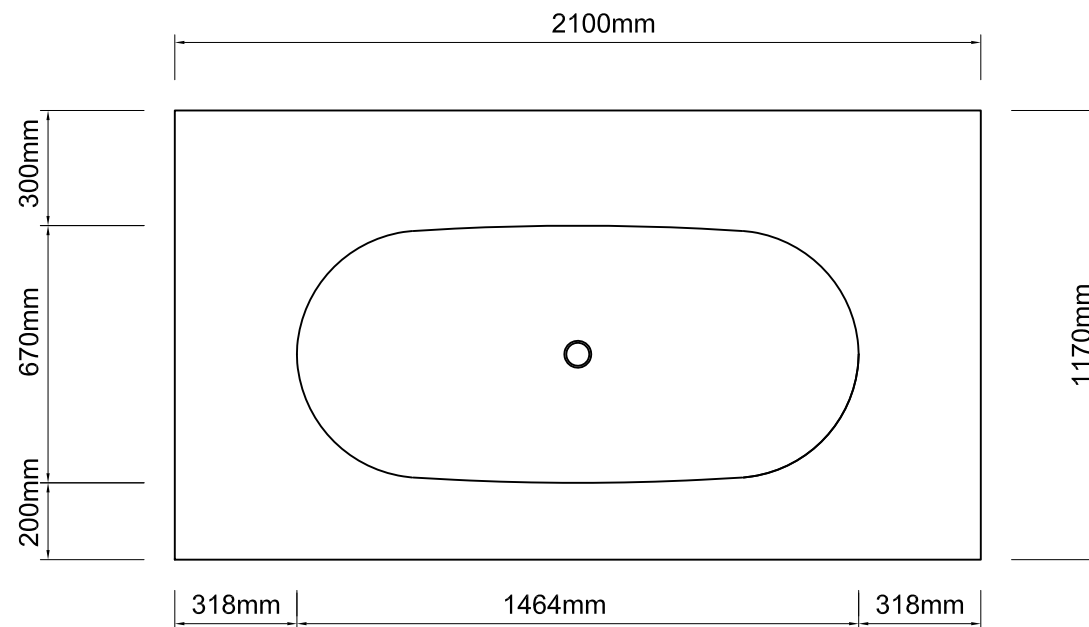

Bath weight: 170 kilos approx

Dimensions

L 2100 x W 1170 x H 580