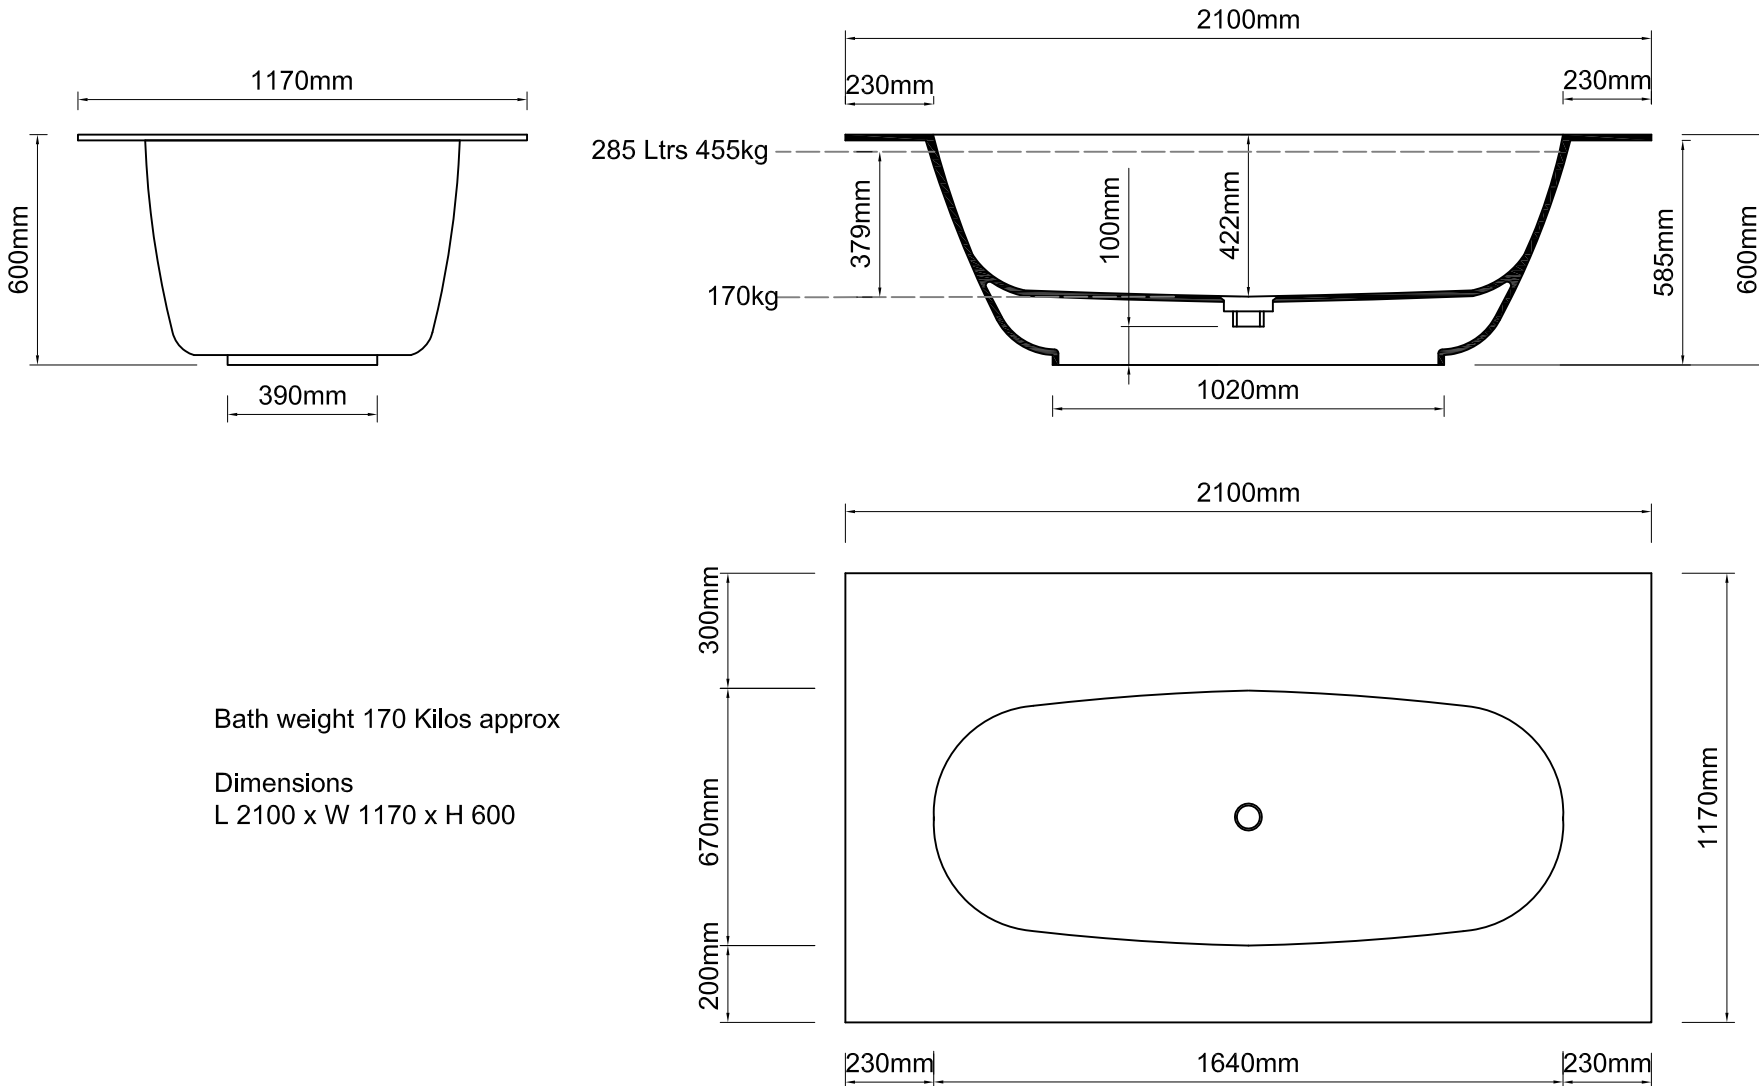

Important

All dimensions listed are nominal.
Being cast products they are subject to a size variance of +/- 2% tolerances.

Bath weight 170 Kilos approx

Dimensions
L 2100 x W 1170 x H 600

REV	DATE	DESCRIPTION	DRAWN	CHECKED
B	28.08.16	FLUETH AND WASTE DIMENSIONS ADDED	CADS	CADS
A	24.03.16	BATH HEIGHT AND WATER VOLUME INFO ADDED	CADS	CADS
0	04.06.15	DRAWING CREATED	CADS	CADS

DRAWING TITLE				
1690 Bath with rim				
SCALE	PAPER SIZE	DATE	DRAWN	CHECKED
1:20	A4	04/06/15	CADS	CADS
DRAWING No			REVISION	
1690R-01			- B	

Inspired by nature

DR Ashton & Bentley 2008-2014