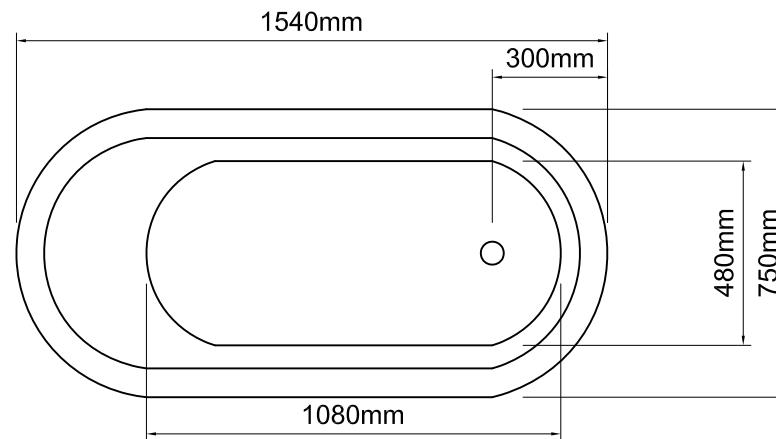

Important

All dimensions listed are nominal. Being cast products they are subject to a size variance of +/- 3% tolerances.

Bath weight: 61 kilos (approx)

Dimensions

L 1540 x W 750 x H 760

REV	DATE	DESCRIPTION	DRAWN	CHECKED
0	28/01/14	Drawing created	CADS	CADS

DRAWING TITLE
Athena bath

SCALE	PAPER SIZE	DATE	DRAWN	CHECKED
1:20	A4	28/01/14	CADS	CADS

DRAWING No	REVISION
ATH-NT-01	- 0

Inspired by nature

DR Ashton & Bentley 2008-2014