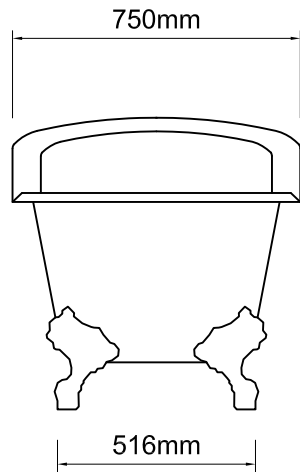

Important

All dimensions listed are nominal. Being cast products they are subject to a size variance of +/- 3% tolerances.

Bath weight: 61 kilos (approx)

Dimensions

L 1540 x W 750 x H 760

REV	DATE	DESCRIPTION	DRAWN	CHECKED
0	28/01/14	Drawing created	CADS	CADS

DRAWING TITLE
Athena bath

SCALE	PAPER SIZE	DATE	DRAWN	CHECKED
1:20	A4	28/01/14	CADS	CADS

DRAWING No	REVISION
ATH-NT-01	- 0

Inspired by nature

DR Ashton & Bentley 2008-2014