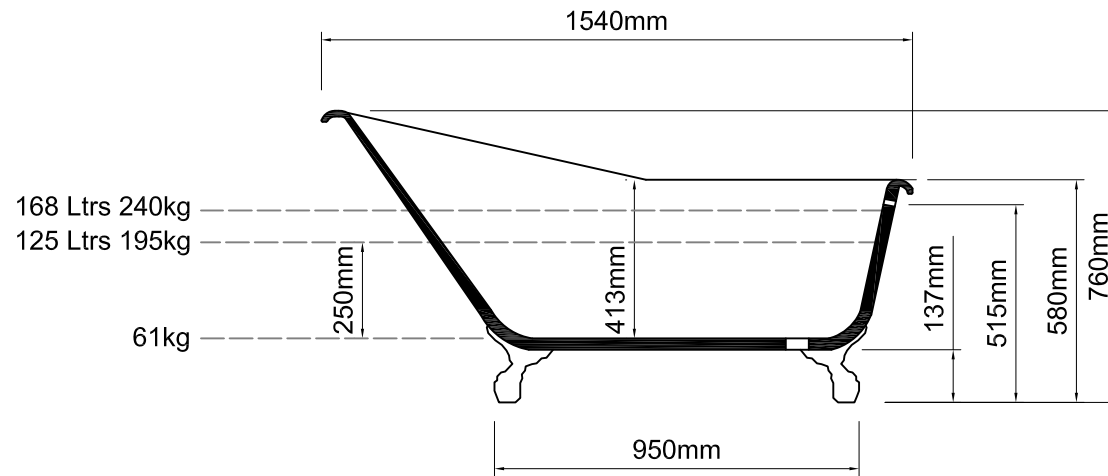

Important

All dimensions listed are nominal. Being cast products they are subject to a size variance of +/- 3% tolerances.

Bath weight: 61 kilos (approx)

Dimensions

L 1540 x W 750 x H 760

REV	DATE	DESCRIPTION	DRAWN	CHECKED
0	28/01/14	Drawing created	CADS	CADS

DRAWING TITLE
Athena bath

SCALE	PAPER SIZE	DATE	DRAWN	CHECKED
1:20	A4	28/01/14	CADS	CADS

DRAWING No	REVISION
ATH-NT-01	- 0

Inspired by nature

DR Ashton & Bentley 2008-2014