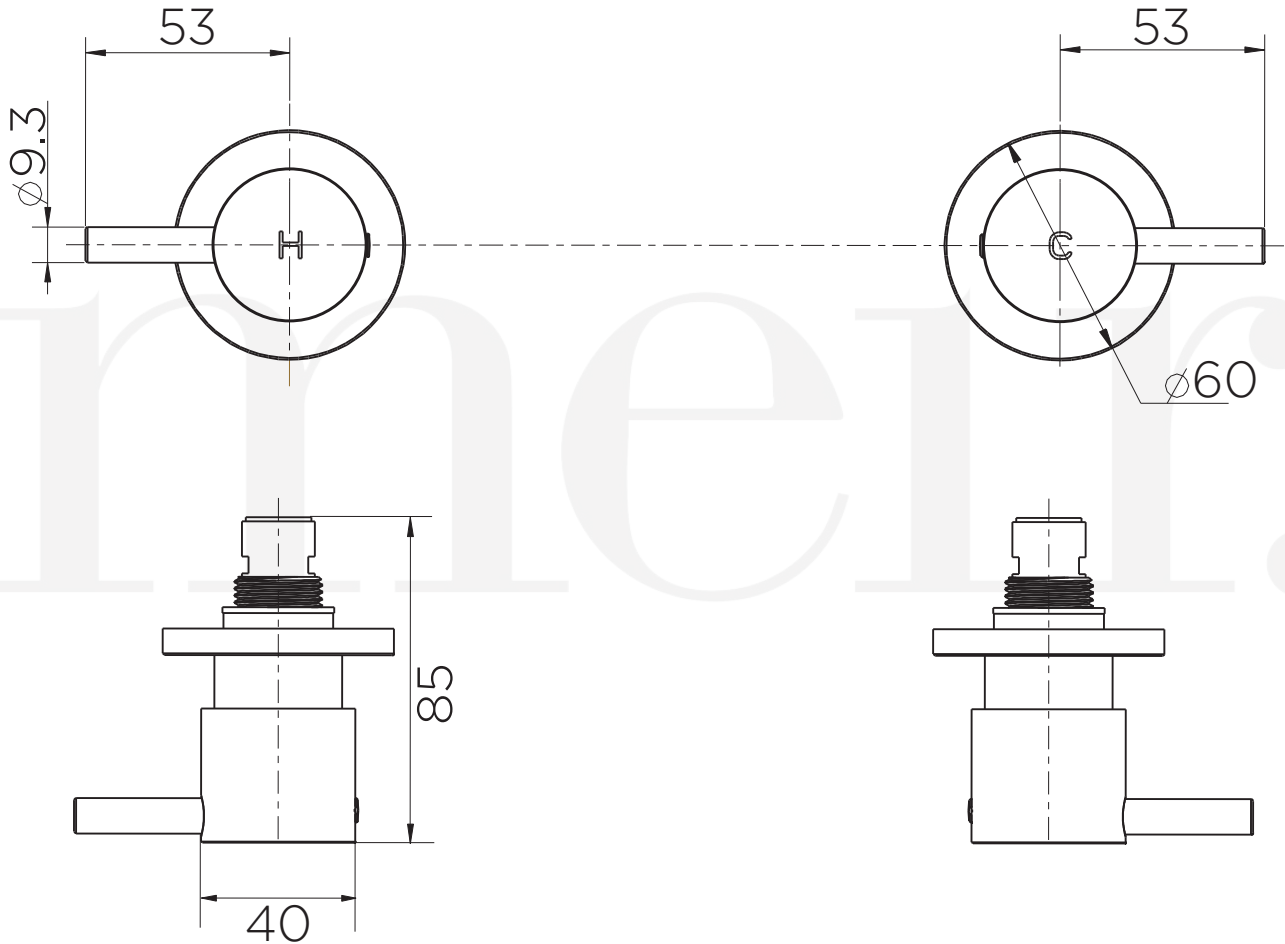

SKU: MW06

∅ Circle

Does not include  
concealed/inwall fittings.

meir<sup>®</sup>

Designed with the assistance of leading Australian architects,  
Meir crafts each piece from concept to production at the highest standards.  
Copyright © Meir Australia Pty Ltd 2004 - 2018. [www.meir.com.au](http://www.meir.com.au)