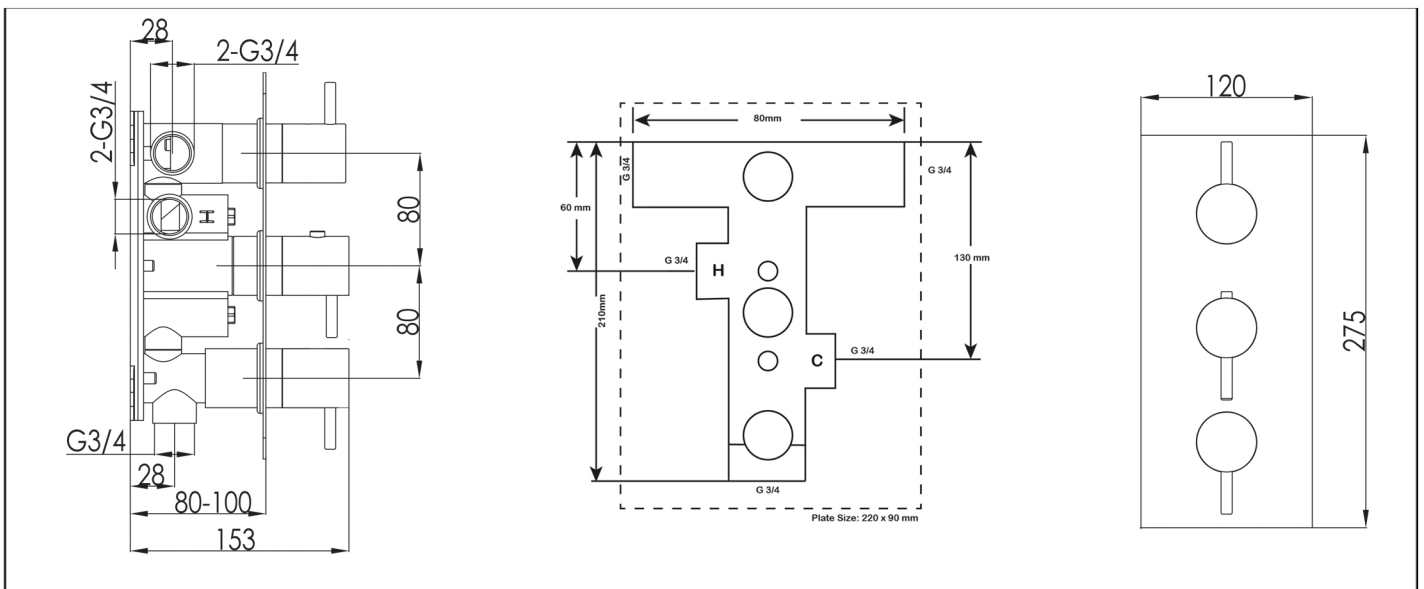

# Technical Data Sheet

Product range: VOS

Product code: 28691AMB, 23691ABBR, 27691ABBL, 21691ABRZ  
DH28691AMB, DH23691ABBR, DH27691ABBL

Finishes Available: Matt Black, Brushed Brass, Brushed Black, Bronze

## Flow Rate

Diverter side  
0.2Bar: 8.5L/min  
0.5Bar: 12L/min  
1Bar: 16L/min  
2Bar: 22.5L/min  
3Bar: 28.5L/min

## Flow Rate

On-Off side  
0.2Bar: 12L/min  
0.5Bar: 17L/min  
1Bar: 21L/min  
2Bar: 28.5L/min  
3Bar: 36L/min