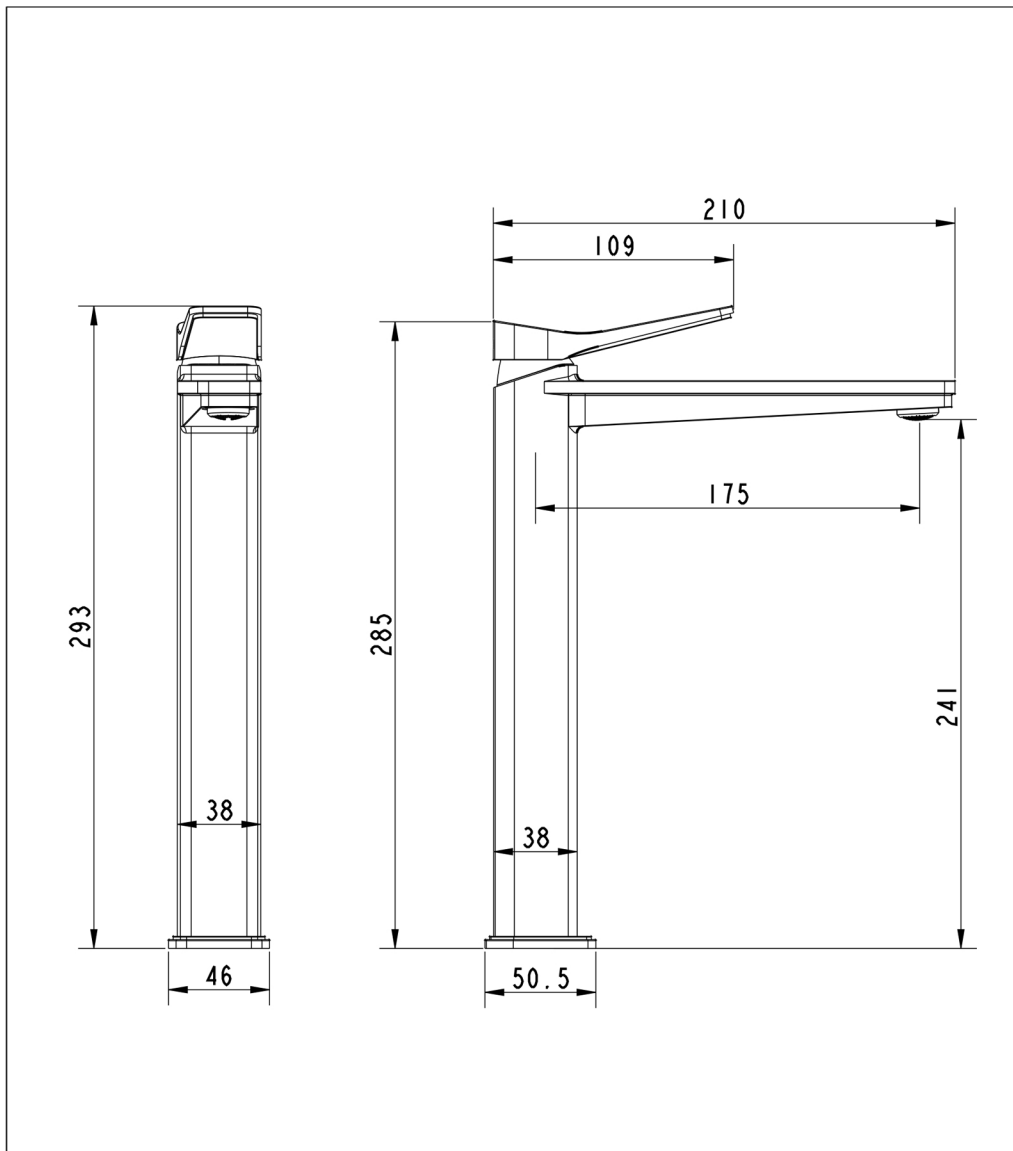

# Technical Data Sheet

Product range: HIX

Product code: 32009, 33009BBR, 38009MB, 37009BBL

Finishes Available: Matt Black, Brushed Brass, Brushed Black, Chrome

**Min Pressure:**  
MP 0.5

**Approvals:**  
WRAS

## Flow Rate

1 Bar: 3.42 L/min  
2 Bar: 4.68 L/min  
3 Bar: 4.87 L/min