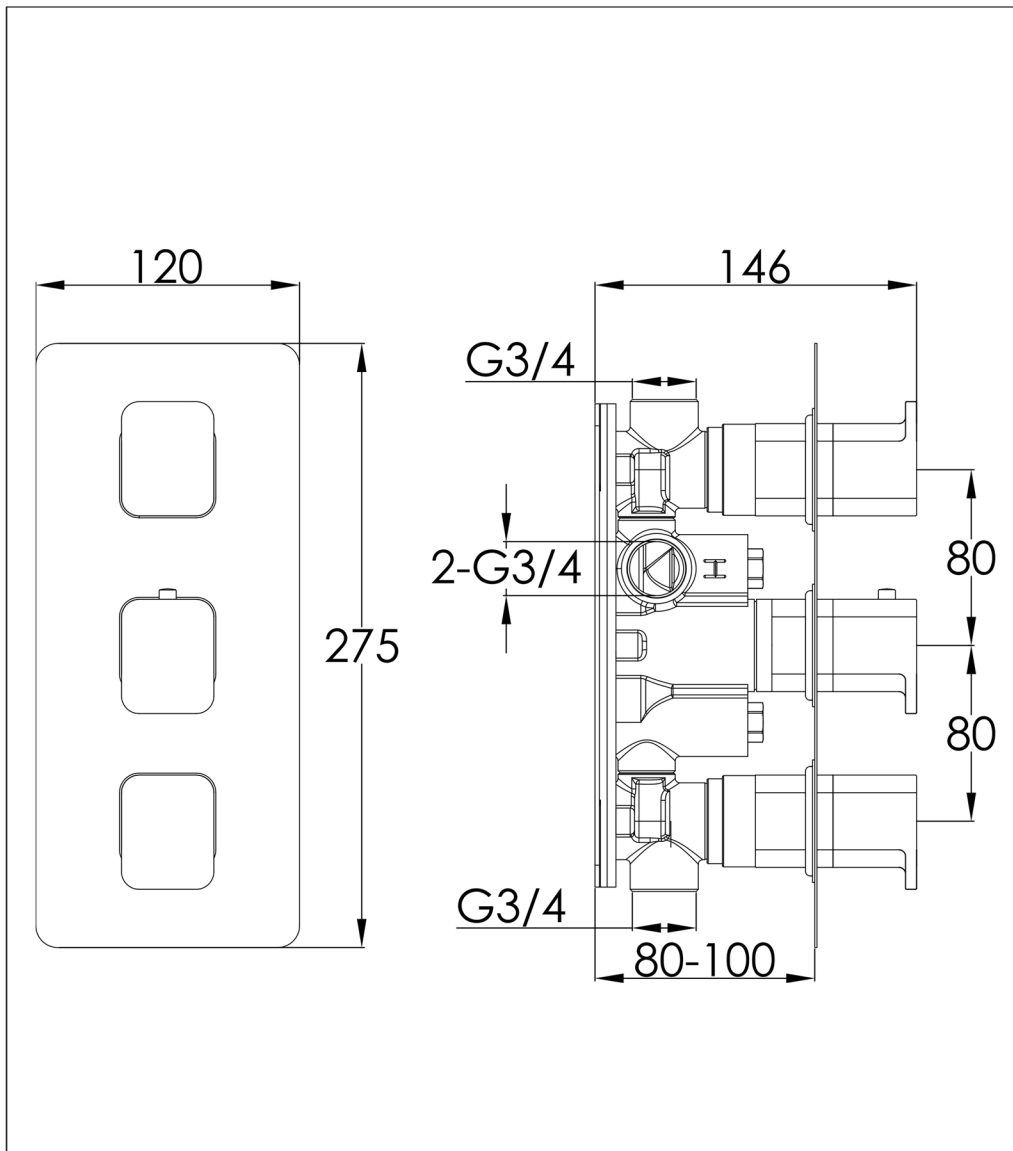

Technical Data Sheet

Product range: HIX

Product code: 32693, 33693BBR, 38693MB, 37693BBL

Finishes Available: Matt Black, Brushed Brass, Brushed Black, Chrome

Min Pressure:
MP 0.5

Approvals:
WRAS

Connections:
G3/4"

Warranty:
15 Years (5 on cartridges)

Flow Rate

0.2 Bar: 12 L/min
0.5 Bar: 17 L/min
1 Bar: 21 L/min
2 Bar: 28.5 L/min
3 Bar: 36 L/min