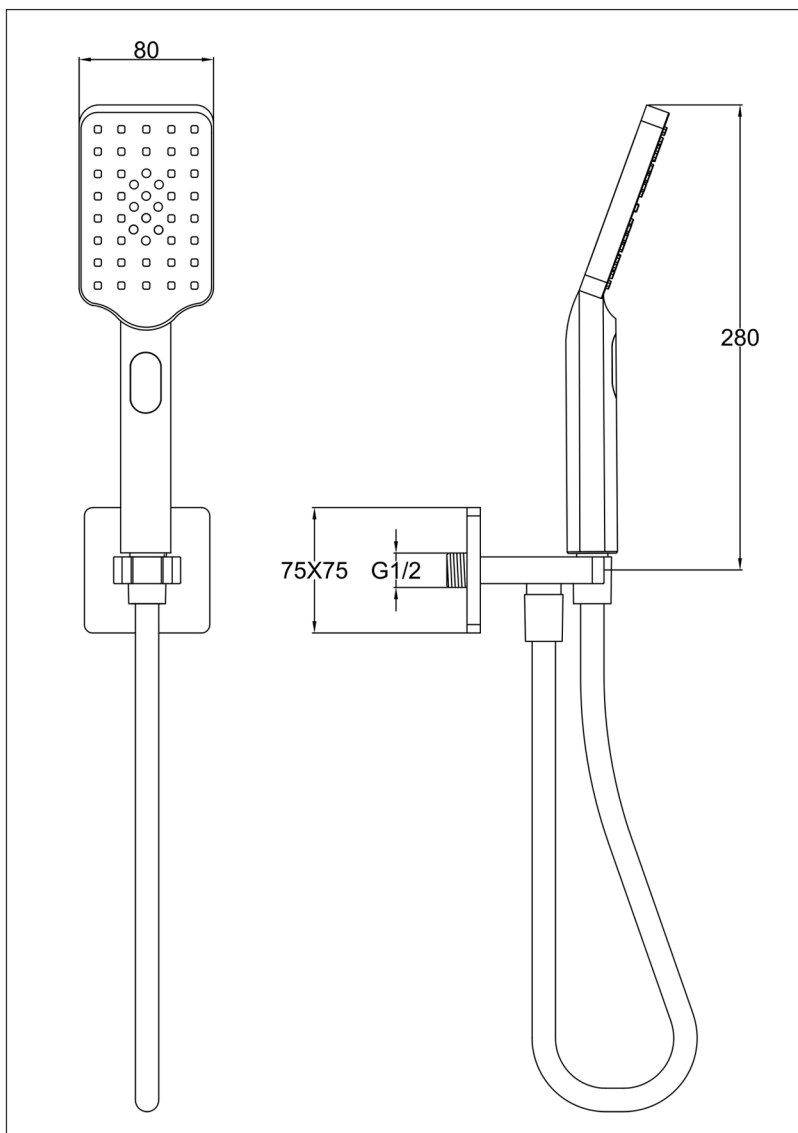

# Technical Data Sheet

Product range: HIX

Product code: 32SQUARE-WS-33SQUARE-WS-38SQUARE-WS - 37SQUARE-WS

Finishes Available: Matt Black, Brushed Brass, Brushed Black, Chrome

**Min Pressure:**

LP 0.2

**Approvals:**

N/A

**Connections:**

G1/2"

**Warranty:**

15 Years (5 on cartridges)