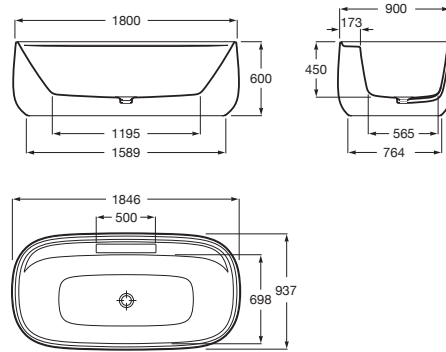

BEYOND

Free-standing SURFEX® bath

DIMENSIONS

Length	1846 mm
Width	937 mm
Height	600 mm

COLOURS AND FINISHES

TECHNICAL DRAWINGS

FEATURES

- Anti-slip type: Integrated
- Capacity (people): 2
- Drain: Included
- Installation structure: Naked
- Installation type: Freestanding
- Internal height (mm): 450
- Internal length (mm): 1195
- Internal width (mm): 565
- Material: SURFEX®
- Shape: Oval
- Sound insulation
- Water capacity to overflow (l): 290