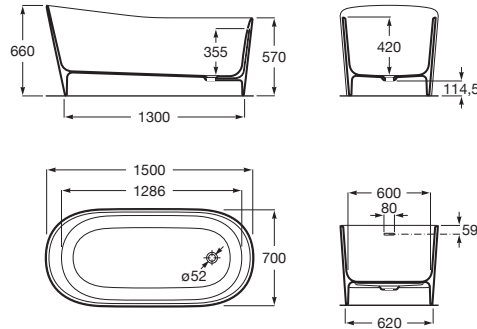

MAUI

Stonex® bath with click-clack waste

DIMENSIONS

Length 1500 mm
Width 700 mm

COLOURS AND FINISHES

0k Black / White

TECHNICAL DRAWINGS

FEATURES

- Anti-slip type: Integrated
- Bath height with panel (mm): 660
- Capacity (people): 1
- Drain: Included
- Installation structure: Naked
- Installation type: Freestanding
- Internal height (mm): 660
- Internal length (mm): 1286
- Internal width (mm): 700
- Material: STONEX®
- Shape: Oval
- Sound insulation
- Waste diameter (mm): 52
- Water capacity to overflow (l): 248
- Weight (Kg): 113