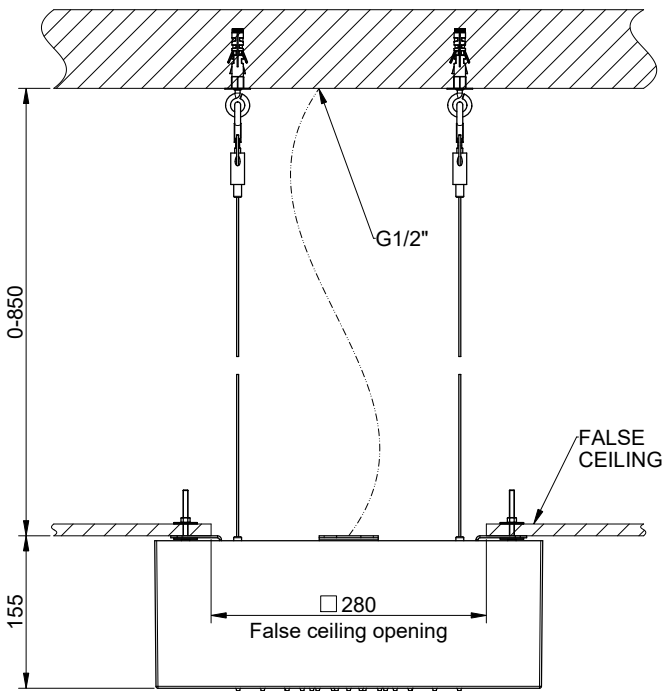

12V DC

COVER NOT INCLUDED

INSTALLATION MODE 1

INSTALLATION MODE 2

GESSI

AFILO 57303

SOFFIONE 300X300 ESTERNO RAIN COLOUR

Formato **A4**