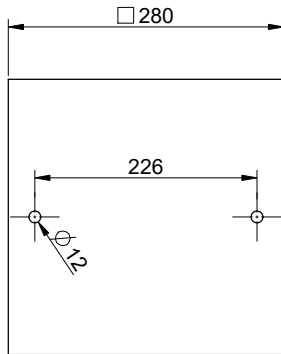

12V DC

COVER NOT INCLUDED

INSTALLATION MODE 1

INSTALLATION MODE 2

GESSI

AFILO 57303

SOFFIONE 300X300 ESTERNO RAIN COLOUR

Formato **A4**