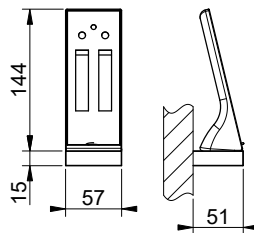

12V DC

COVER NOT INCLUDED

INSTALLATION MODE 1

INSTALLATION MODE 2

GESSI

AFILO 57303

SOFFIONE 300X300 ESTERNO RAIN COLOUR

Formato **A4**