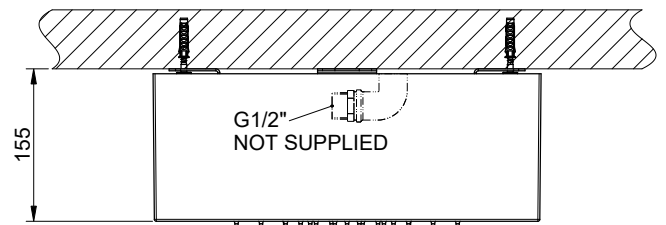

12V DC

COVER NOT INCLUDED

INSTALLATION MODE 1

INSTALLATION MODE 2

GESSI

AFILO 57303

SOFFIONE 300X300 ESTERNO RAIN COLOUR

Formato **A4**