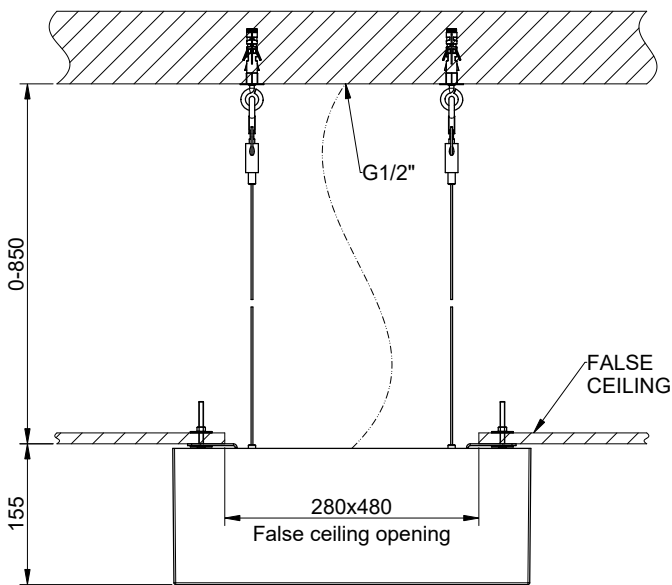

12V DC

COVER NOT INCLUDED

INSTALLATION MODE 1

INSTALLATION MODE 2

GESSI

AFILO 57403

SOFFIONE 300X500 ESTERNO RAIN COLOUR

Formato **A4**