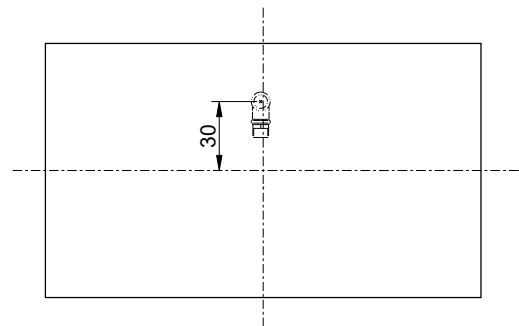

12V DC

COVER NOT INCLUDED

INSTALLATION MODE 1

INSTALLATION MODE 2

GESSI

AFILO 57403

SOFFIONE 300X500 ESTERNO RAIN COLOUR

Formato **A4**