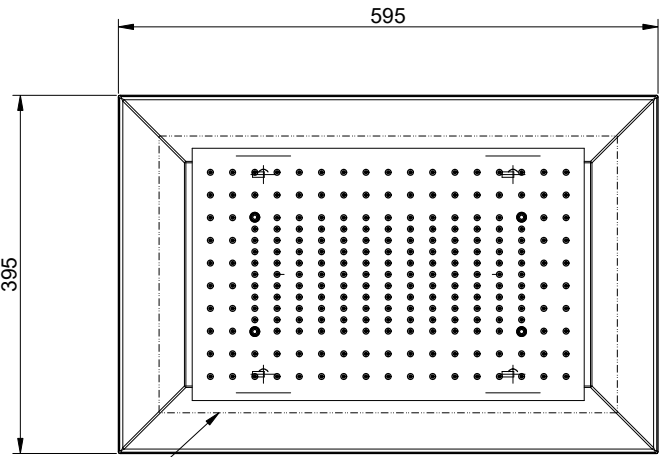

12V DC

COVER NOT INCLUDED

INSTALLATION MODE 1

INSTALLATION MODE 2

GESSI

AFILO 57403

SOFFIONE 300X500 ESTERNO RAIN COLOUR

Formato **A4**