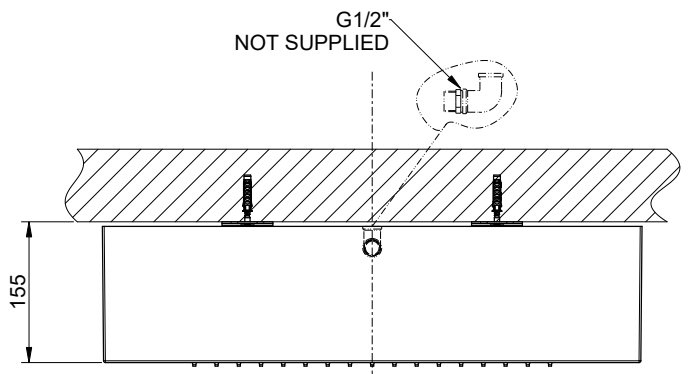

12V DC

COVER NOT INCLUDED

INSTALLATION MODE 1

INSTALLATION MODE 2

GESSI

AFILO 57403

SOFFIONE 300X500 ESTERNO RAIN COLOUR

Formato **A4**