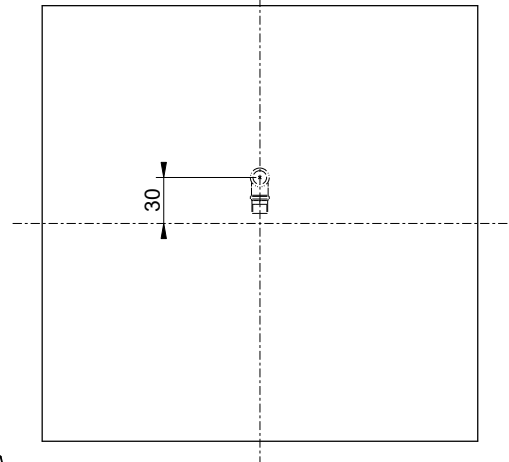

12V DC

COVER NOT INCLUDED

INSTALLATION MODE 1

INSTALLATION MODE 2

GESSI

AFILO 57503

SOFFIONE 500X500 ESTERNO RAIN COLOUR

Formato **A4**