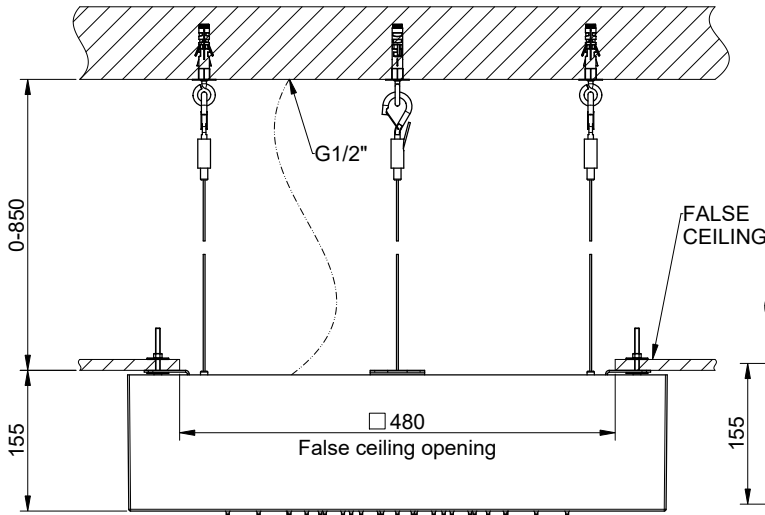

12V DC

COVER NOT INCLUDED

INSTALLATION MODE 1

INSTALLATION MODE 2

GESSI

AFILO 57503

SOFFIONE 500X500 ESTERNO RAIN COLOUR

Formato **A4**