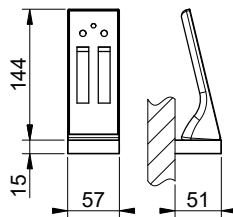

12V DC

COVER NOT INCLUDED

INSTALLATION MODE 1

INSTALLATION MODE 2

GESSI

AFILO 57503

SOFFIONE 500X500 ESTERNO RAIN COLOUR

Formato **A4**