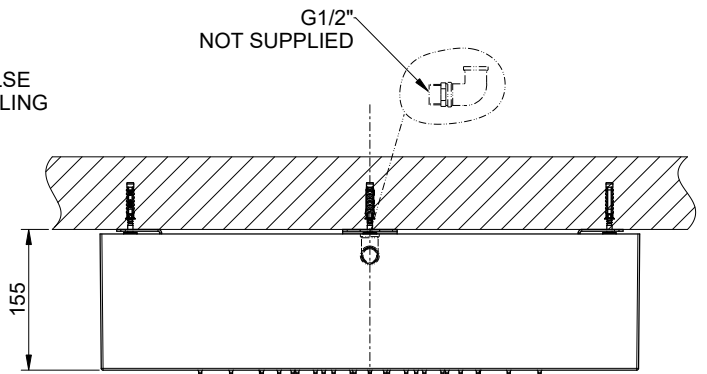

12V DC

COVER NOT INCLUDED

INSTALLATION MODE 1

INSTALLATION MODE 2

GESSI

AFILO 57503

SOFFIONE 500X500 ESTERNO RAIN COLOUR

Formato **A4**