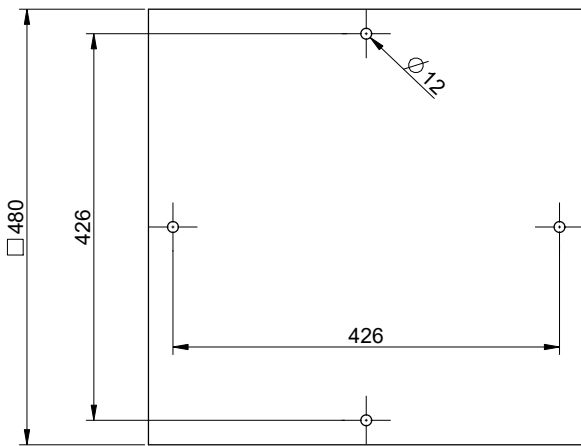

12V DC

COVER NOT INCLUDED

INSTALLATION MODE 1

INSTALLATION MODE 2

GESSI

AFILO 57503

SOFFIONE 500X500 ESTERNO RAIN COLOUR

Formato **A4**