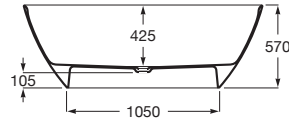

ARIANE

Stonex® oval bathtub with click-clack waste

DIMENSIONS

Length	1650 mm
Width	750 mm
Height	570 mm

COLOURS AND FINISHES

TECHNICAL DRAWINGS

FEATURES

- Capacity (people): 1
- Drain: Included
- Installation type: Freestanding
- Internal height (mm): 425
- Internal length (mm): 1235
- Internal width (mm): 490
- Material: STONEX®
- Shape: Oval
- Waste diameter (mm): 52
- Water capacity to overflow (l): 240
- Weight (Kg): 106