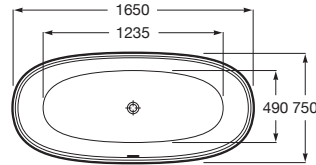

ARIANE

Stonex® oval bathtub with click-clack waste

DIMENSIONS

Length	1650 mm
Width	750 mm
Height	570 mm

COLOURS AND FINISHES

TECHNICAL DRAWINGS

FEATURES

- Capacity (people): 1
- Drain: Included
- Installation type: Freestanding
- Internal height (mm): 425
- Internal length (mm): 1235
- Internal width (mm): 490
- Material: STONEX®
- Shape: Oval
- Waste diameter (mm): 52
- Water capacity to overflow (l): 240
- Weight (Kg): 106