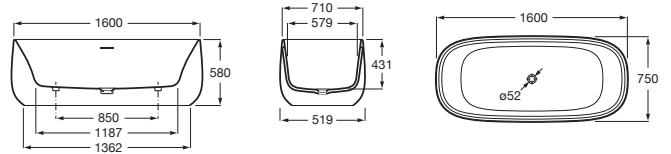

BEYOND

SURFEX® oval bathtub with drain

DIMENSIONS

Length	1600 mm
Width	750 mm
Height	580 mm

COLOURS AND FINISHES

TECHNICAL DRAWINGS

FEATURES

- Anti-slip type: Integrated
- Capacity (people): 2
- Drain: Included
- Installation structure: Naked
- Installation type: Freestanding
- Internal height (mm): 430
- Internal length (mm): 1188
- Internal width (mm): 710
- Material: SURFEX ®
- Overflow trim included
- Shape: Oval
- Sound insulation
- Water capacity to overflow (l): 217
- Weight (Kg): 95