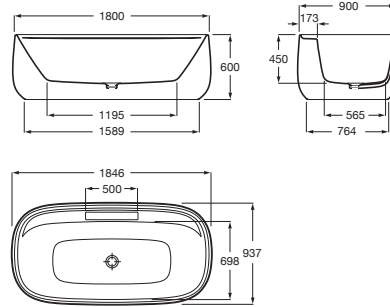

BEYOND

Free-standing SURFEX® bath with taps

DIMENSIONS

Length 1846 mm
 Width 937 mm
 Height 600 mm

COLOURS AND FINISHES

0P Pearl/White

TECHNICAL DRAWINGS

FEATURES

- Anti-slip type: Integrated
- Capacity (people): 2
- Drain: Included
- Installation structure: Naked
- Installation type: Freestanding
- Internal height (mm): 450
- Internal length (mm): 1195
- Internal width (mm): 565
- Location of tap ledge: Long side
- Material: SURFEX®
- Shape: Oval
- Sound insulation
- Tap bank
- Water capacity to overflow (l): 290

Slip-resistant base (anti-slip)

COMPATIBLE WITH

Deck-mounted bath-shower
mixer with central spout,
hand shower and 1,50m
flexible hose

5A093AC00

Beyond

The interplay of volumes defines one of Roca's most exclusive vitreous china collections, for those who wish to take a step further in the search for innovation and design.