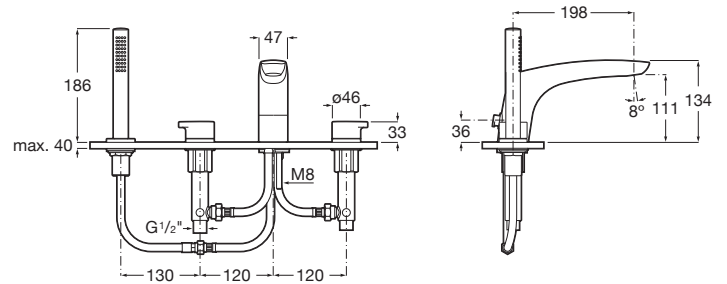

INSIGNIA

Deck-mounted bath-shower mixer with central spout, hand shower and 1,50m flexible hose

TECHNICAL DRAWINGS

FEATURES

- Application: Bath, Shower
- Diverter: Manual
- Extended spout
- Faucet type: Twin-lever
- Finish: Chrome
- Flexible supply hoses included
- Installation type: Deck-mounted
- Spout position: Central
- Twin lever control: 1/4 Turn
- Type of cartridge: Ceramic headwork
- Water flow restrictor

## Insignia

With soft outlines and an extraordinary elegance and personality, its slim side handle makes the difference in a modern single-lever faucet ideal for bathrooms with a clear urban character.