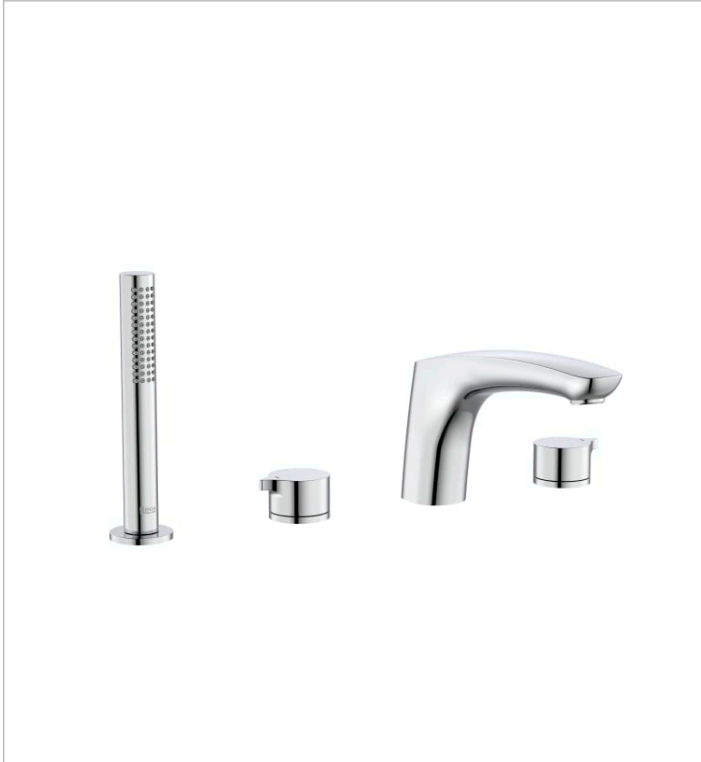

INSIGNIA

Deck-mounted bath-shower mixer with central spout, hand shower and 1,50m flexible hose

TECHNICAL DRAWINGS

FEATURES

- Application: Bath, Shower
- Diverter: Manual
- Extended spout
- Faucet type: Twin-lever
- Finish: Chrome
- Flexible supply hoses included
- Installation type: Deck-mounted
- Spout position: Central
- Twin lever control: 1/4 Turn
- Type of cartridge: Ceramic headwork
- Water flow restrictor

EverShine

COMPATIBLE WITH

Free-standing SURFEX®  
bath with taps

248453..0

## Insignia

With soft outlines and an extraordinary elegance and personality, its slim side handle makes the difference in a modern single-lever faucet ideal for bathrooms with a clear urban character.