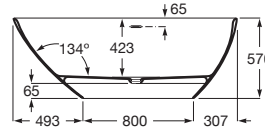

KAUAI

Stonex® oval bathtub with drain

DIMENSIONS

|        |         |
|--------|---------|
| Length | 1600 mm |
| Width  | 750 mm  |
| Height | 570 mm  |

COLOURS AND FINISHES

00 White

TECHNICAL DRAWINGS

FEATURES

- Anti-slip type: Integrated
- Capacity (people): 2
- Drain: Included
- Installation type: Freestanding
- Internal height (mm): 423
- Internal length (mm): 1053
- Internal width (mm): 540
- Material: STONEX®
- Shape: Oval
- Water capacity to overflow (l): 223
- Weight (Kg): 110