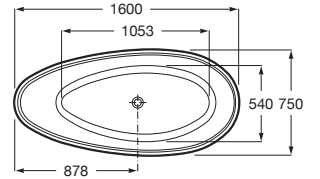

KAUAI

Stonex® oval bathtub with drain

DIMENSIONS

|        |         |
|--------|---------|
| Length | 1600 mm |
| Width  | 750 mm  |
| Height | 570 mm  |

COLOURS AND FINISHES

00 White

TECHNICAL DRAWINGS

FEATURES

- Anti-slip type: Integrated
- Capacity (people): 2
- Drain: Included
- Installation type: Freestanding
- Internal height (mm): 423
- Internal length (mm): 1053
- Internal width (mm): 540
- Material: STONEX®
- Shape: Oval
- Water capacity to overflow (l): 223
- Weight (Kg): 110