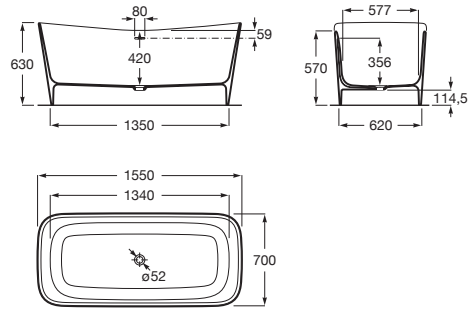

MAUI

Rectangular Stonex® bath with waste

DIMENSIONS

Length 1550 mm  
Width 700 mm

COLOURS AND FINISHES

00 White

TECHNICAL DRAWINGS

FEATURES

- Anti-slip type: Integrated
- Bath height with panel (mm): 630
- Capacity (people): 1
- Drain: Included
- Installation structure: Naked
- Installation type: Freestanding
- Internal height (mm): 630
- Internal length (mm): 1550
- Internal width (mm): 700
- Material: STONEX®
- Shape: Rectangular
- Sound insulation
- Waste diameter (mm): 52
- Water capacity to overflow (l): 282
- Weight (Kg): 169