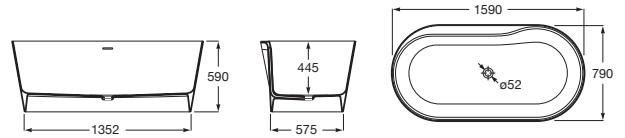

RAINA

Stonex® oval bathtub with drain

DIMENSIONS

Length	1590 mm
Width	790 mm
Height	590 mm

COLOURS AND FINISHES

00 White

TECHNICAL DRAWINGS

FEATURES

Capacity (people): 1

Drain: Included

Installation type: Freestanding

Internal height (mm): 447

Internal length (mm): 1370

Internal width (mm): 540

Material: STONEX®

Shape: Oval

Waste diameter (mm): 52

Water capacity to overflow (l): 318

Weight (Kg): 128